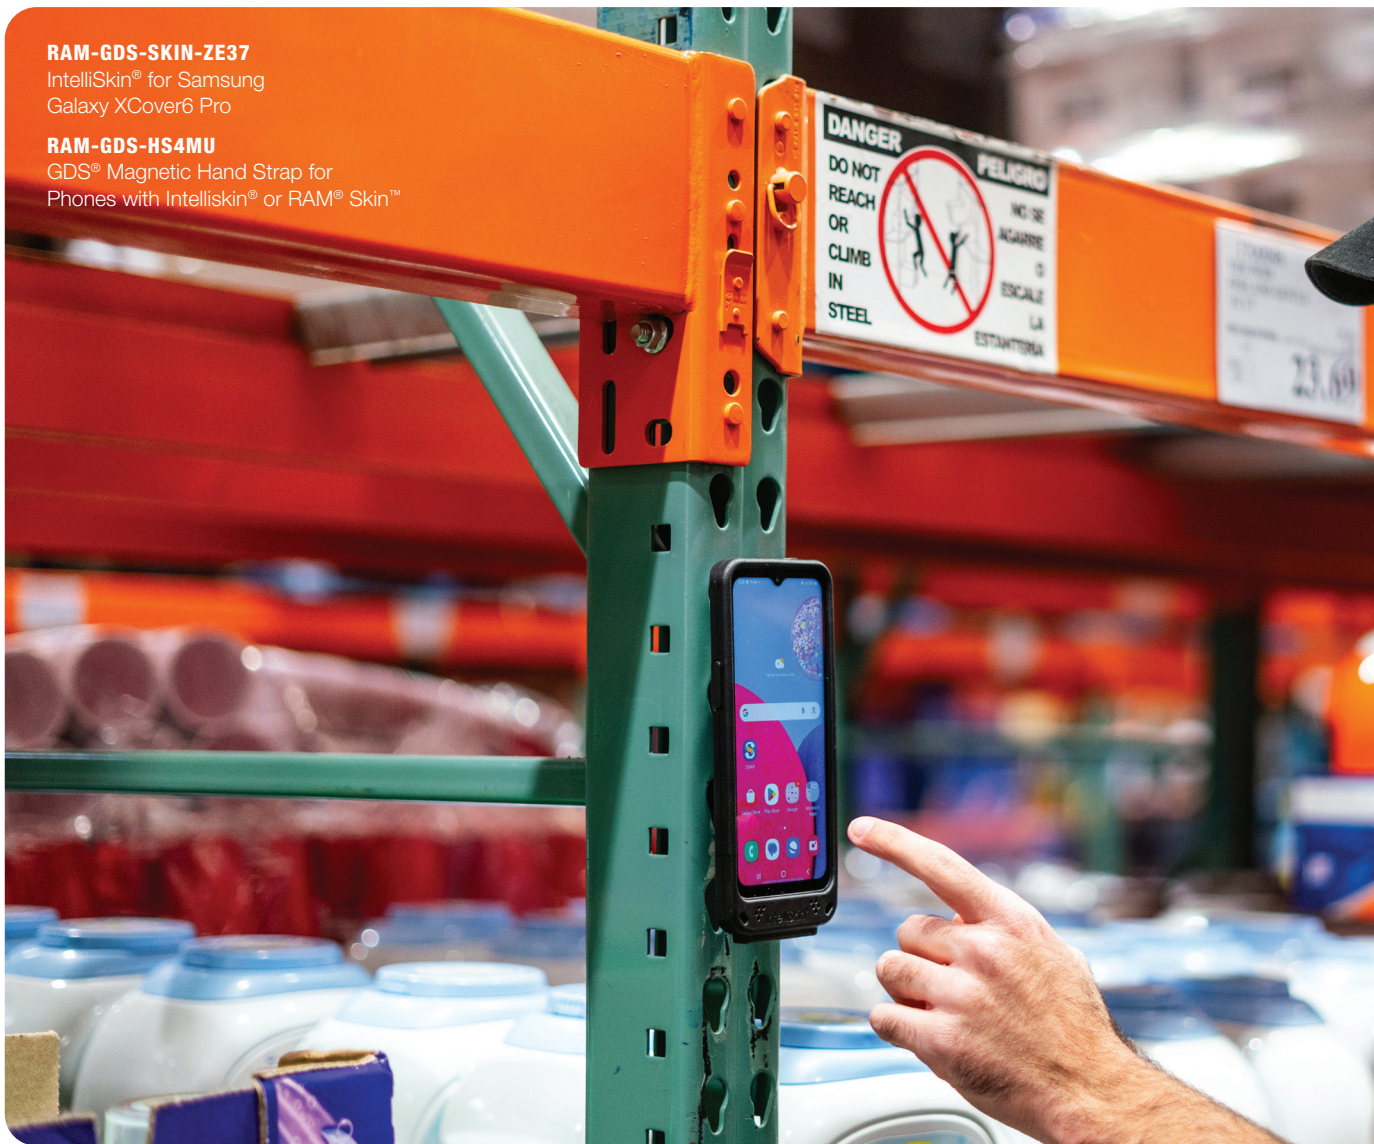

RAM-GDS-SKIN-ZE37

IntelliSkin® for Samsung
Galaxy XCover6 Pro

RAM-GDS-HS4MU

GDS® Magnetic Hand Strap for
Phones with IntelliSkin® or RAM® Skin™