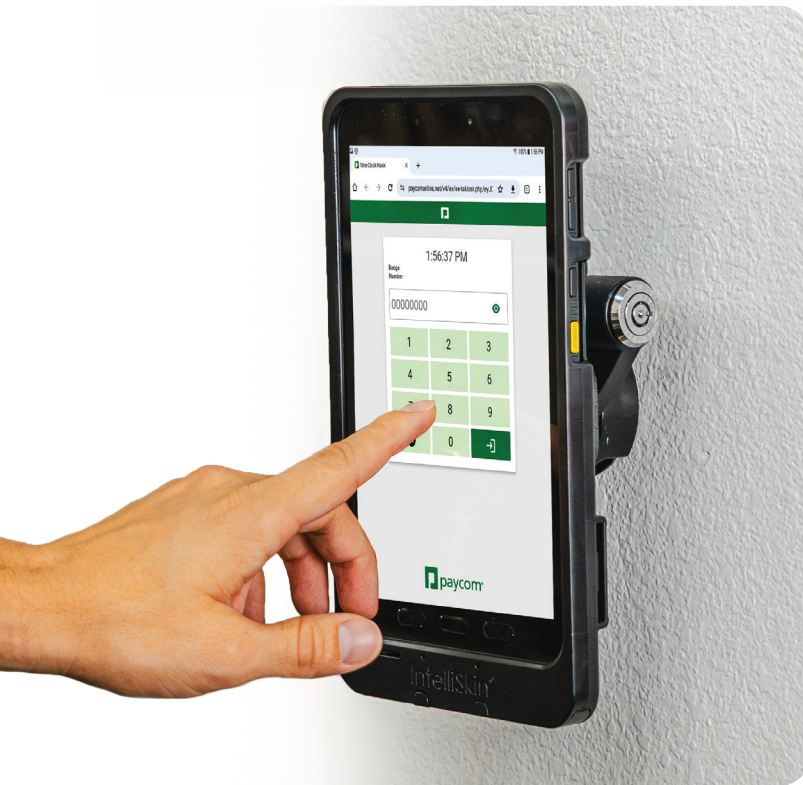

SEEN IN THIS PHOTO

RAM-GDS-SKIN-SAM93-TCB
IntelliSkin® Thin-Case™ for Tab Active5 & 3 (Rear Pogo Pads)

RAM-GDS-DOCKLR-U3CPU
GDS® Uni-Conn™ Powered Right Locking Snap-In Dock with USB-C Connector

RAP-403FU
RAM® Spacer Plate Accessory for Flush Mounting