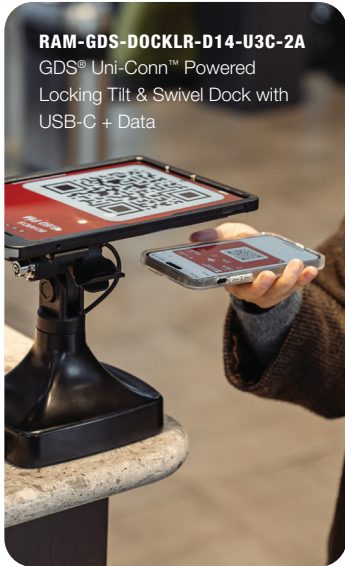

**RAM**  
**MOUNTS**  
RETAIL

FOR  
**SAMSUNG**

**RAM-GDS-DOCKLR-D14-U3C-2A**  
GDS® Uni-Conn™ Powered  
Locking Tilt & Swivel Dock with  
USB-C + Data

**RAM-GDS-SS1**  
RAM® Shoulder Strap Accessory  
**RAM-GDS-SKIN-SAM84**  
IntelliSkin® for Samsung Galaxy  
XCover6 Pro