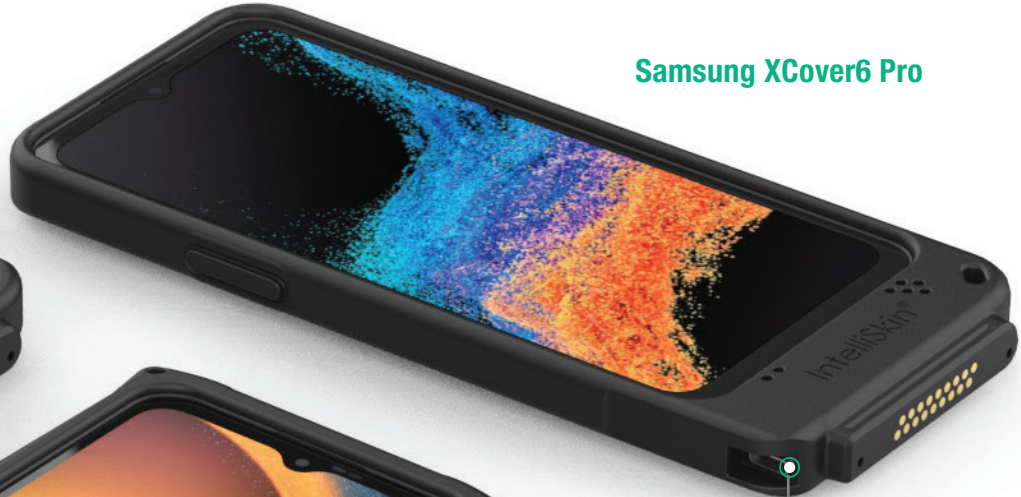

Samsung XCover6 Pro