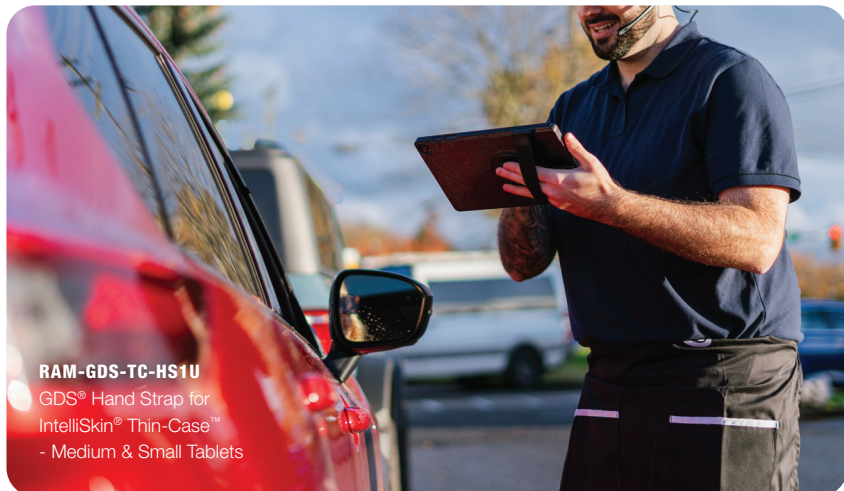

# The Connected Business

At RAM® Mounts, we believe that The Connected Business brings together the power of Samsung mobile devices, software, and mounting solutions to enable an efficient workforce. Our extensive ecosystem of enterprise-ready products is expanding into the carefully curated world of customer-facing interactions where aesthetics and functionality intersect to provide top-tier experiences, for both customers and associates. Built on the universal foundation of GDS® Technology™, our solutions support your team members through every step of their workflow in both the front and back of house. For decades, RAM® Mounts has helped thousands of companies keep their devices protected, connected, and charged.