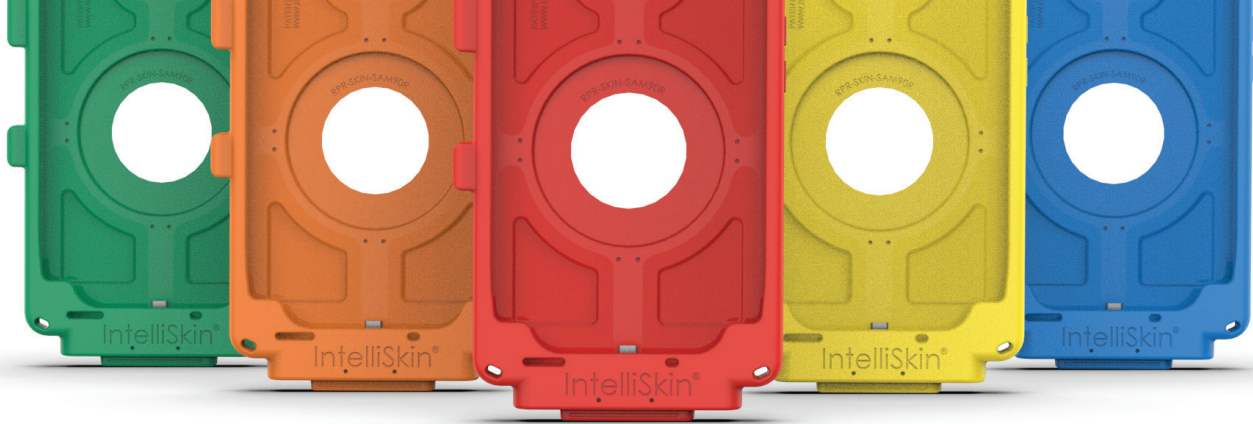

### Ergonomic Access

For GDS® Uni-Conn™ Adapter or Hand Strap Accessories

### Positioning Marker

For a seamless docking experience

### Pogo Pin Connection

Unlock the GDS® Ecosystem™ with a large collection of docks built with an integrated Distinctive D Shape™ pogo pin connector for a hassle-free user experience that helps increase efficiency.

### Port Protection

IntelliSkin® is the only case system on the market that protects the device port and converts that connection point to ruggedized pogo pads for charging and data transfer.